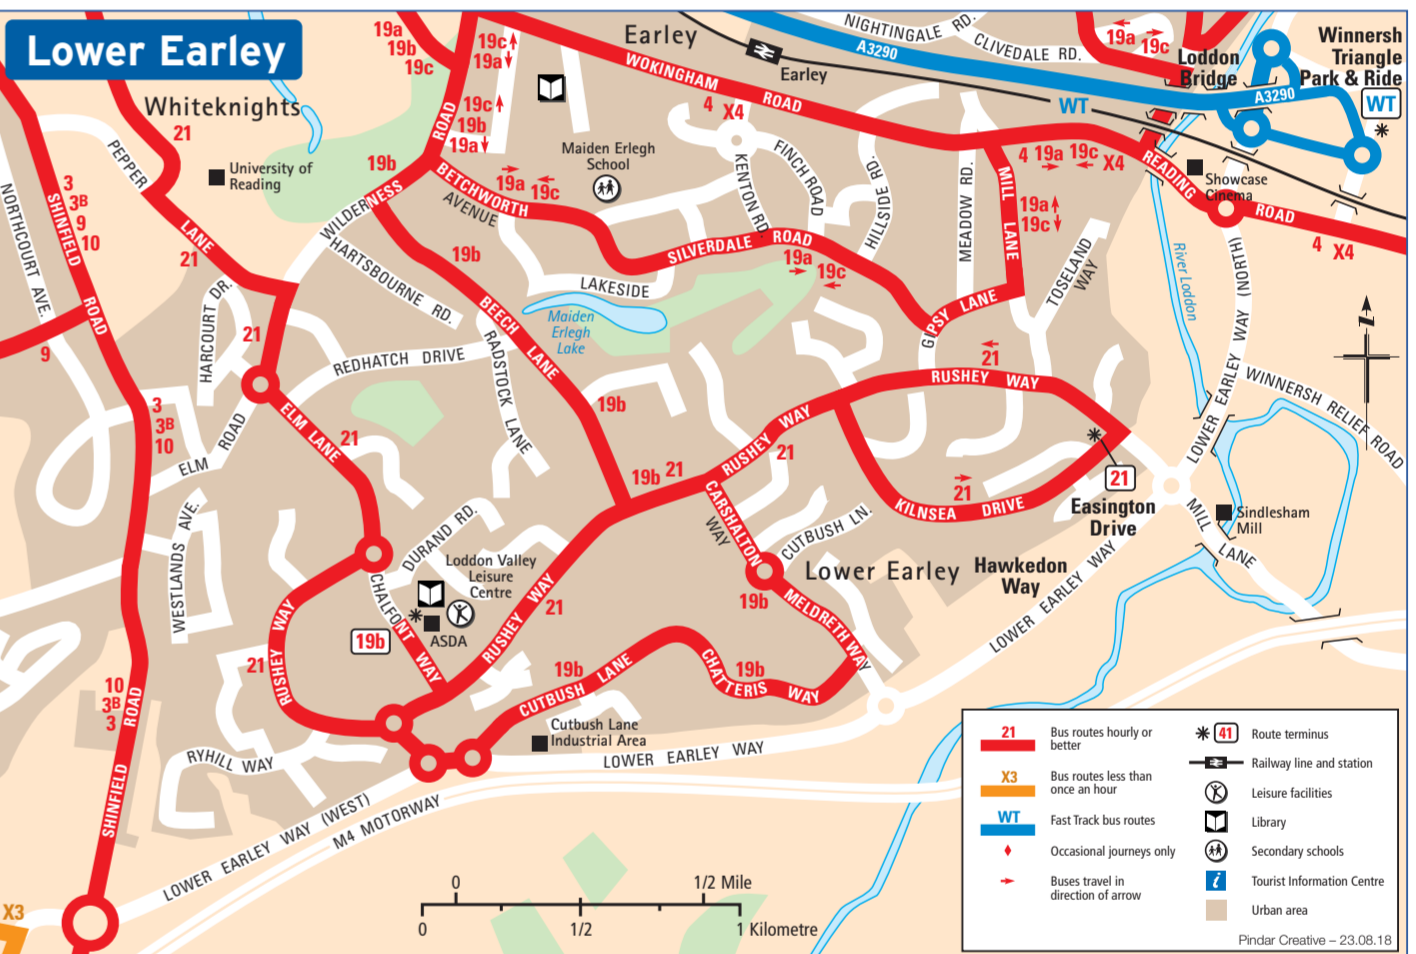

Service	To	Stops
3, 3a, 10	Shinfield Road, Whitley Wood Road, Shinfield, Arborfield, Finchampstead, Barkham, Wokingham	CL, CU, MA, MF, MH, MP, SA
4, 4X	Earley, Winkers, Wokingham, Bracknell	CT, ED, EN, FC, FN, FD, NE, ND
5	Northumberland Avenue	CU, CV, MC, MI, SC
6	Reading	CU, CV, MC, MI, SC
7	Whitley Wood, Spencers Wood, Swallowfield, Risley, Fleet	CU, CV, MC, MI, SC
9	Reading	CU, CV, MC, MI, SC
19a, 19c	University, Earley, Woodley	CR, CU, EK, MA, MF, MH, MP, SA
13, 14	Woodley	EM, MF
21	University, Lower Earley	CR, CU, EK, MA, MF, MH, MP, SA
127, 128, 129	Sonning, Charvil, Twyford, Hurst, Wokingham	ED, FC, FN
153	Upper Wargrave	CN
154	Grazeley, Loddon Court Farm, Stratfield Saye	CN
850	Charvil, Twyford, Wargrave, Henley, High Wycombe	ED, EN, FC, FN, FD, NE, ND
GW	Greenwave to Meroak Park & Ride	CS, MC, SD
TVP	Reading	ED, NE
WT	Park & Ride to Winkers Triangle	CS, ED, FN, MC, MI, MD
X3	Shinfield Park	EP, FM, FP, SD