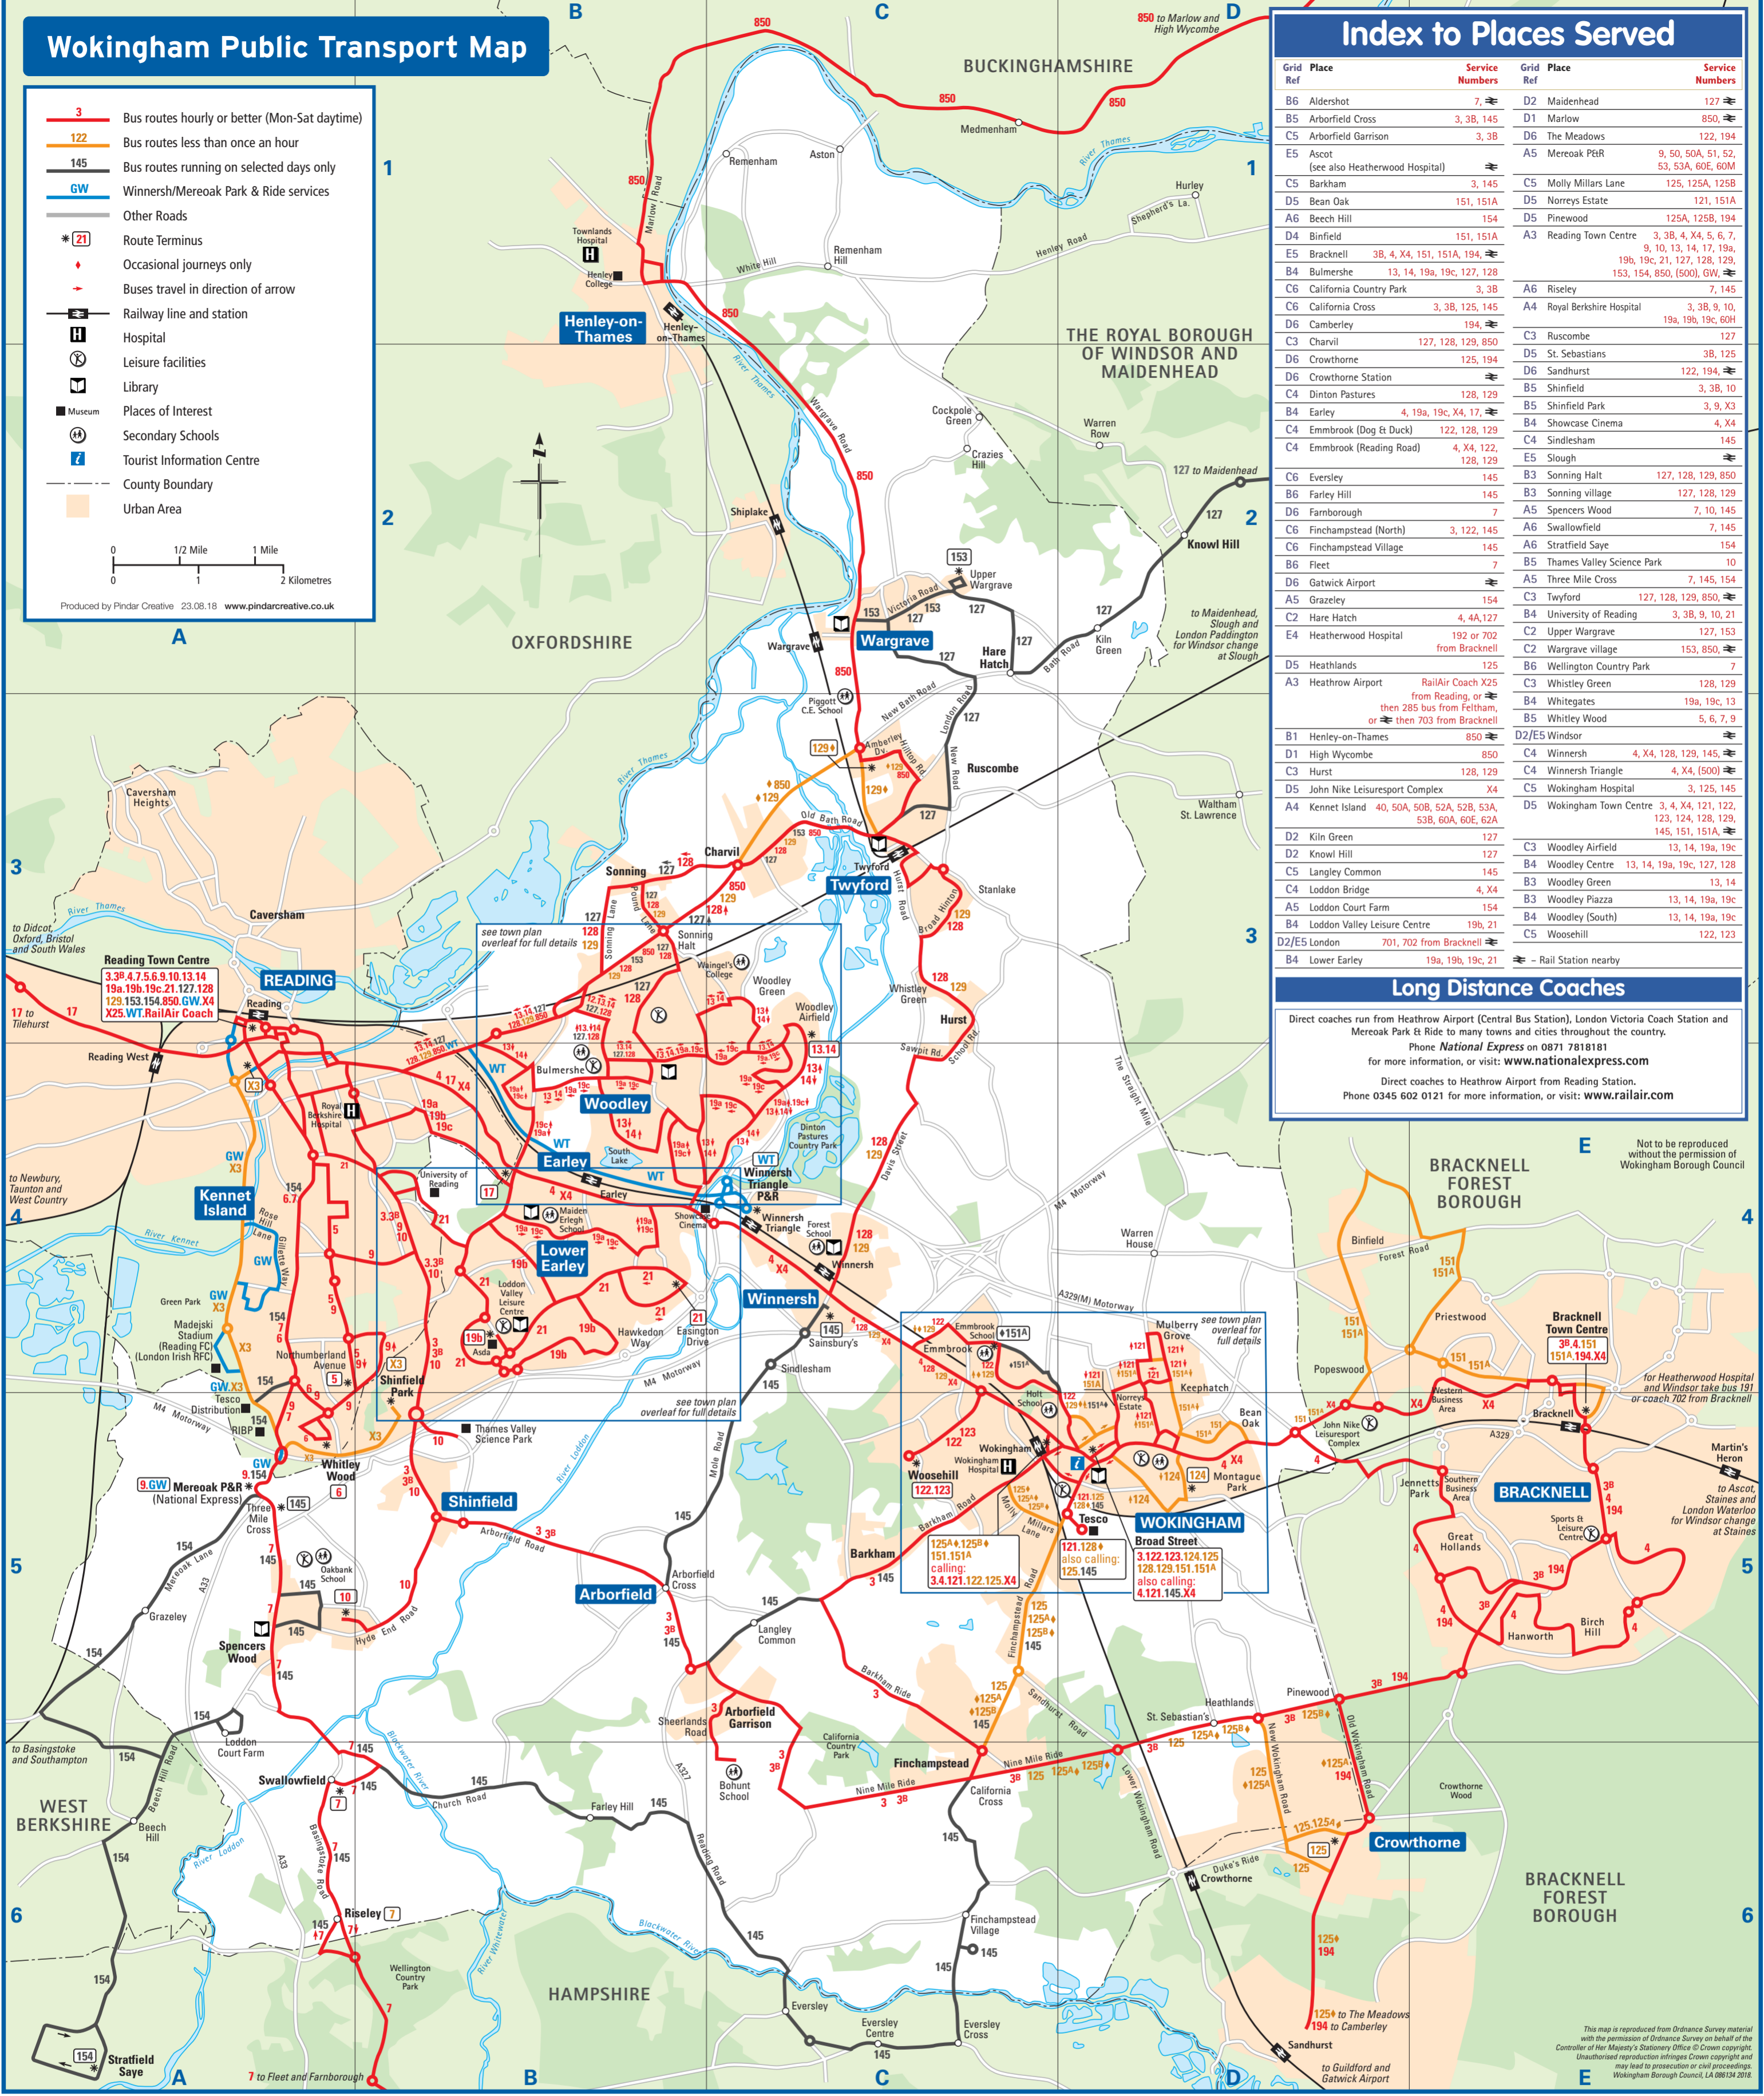

Long Distance Coaches

Direct coaches run from Heathrow Airport (Central Bus Station), London Victoria Coach Station and Meroak Park & Ride to many towns and cities throughout the country.

Phone **National Express** on 0871 7818181 for more information, or visit: www.nationalexpress.com

Direct coaches to Heathrow Airport from Reading Station. Phone 0345 602 0121 for more information, or visit: www.railair.com

The Council publishes comprehensive local travel guides including bus and train timetables for Arborfield, Shinfield, Swallowfield and Lower Earley; Twyford area and Woodley; Wokingham town and surrounding area. These are available from local information centres or contact the Council's Transport Planning team on (0118) 974 6000.

The Map and Guide has been compiled from information available and is produced in good faith and believed to be correct as at September 2018. Inevitably changes will occur to some services and you are advised to confirm details before travelling. For information on public transport and the Borough, please visit the Wokingham Borough Council website: www.wokingham.gov.uk/transport

The Guide contains details of all public transport services in the Borough and we hope that you will find it informative and helpful.

Wokingham Borough Public Transport Guide

Wokingham Borough Public Transport Map & Guide

September 2018

Wokingham Borough Council

www.wokingham.gov.uk