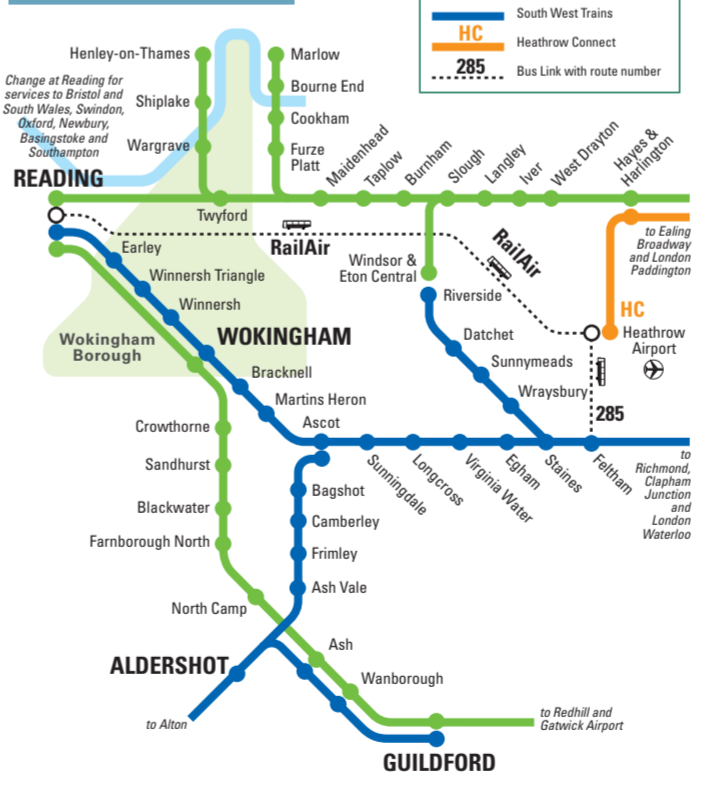

Rail Services