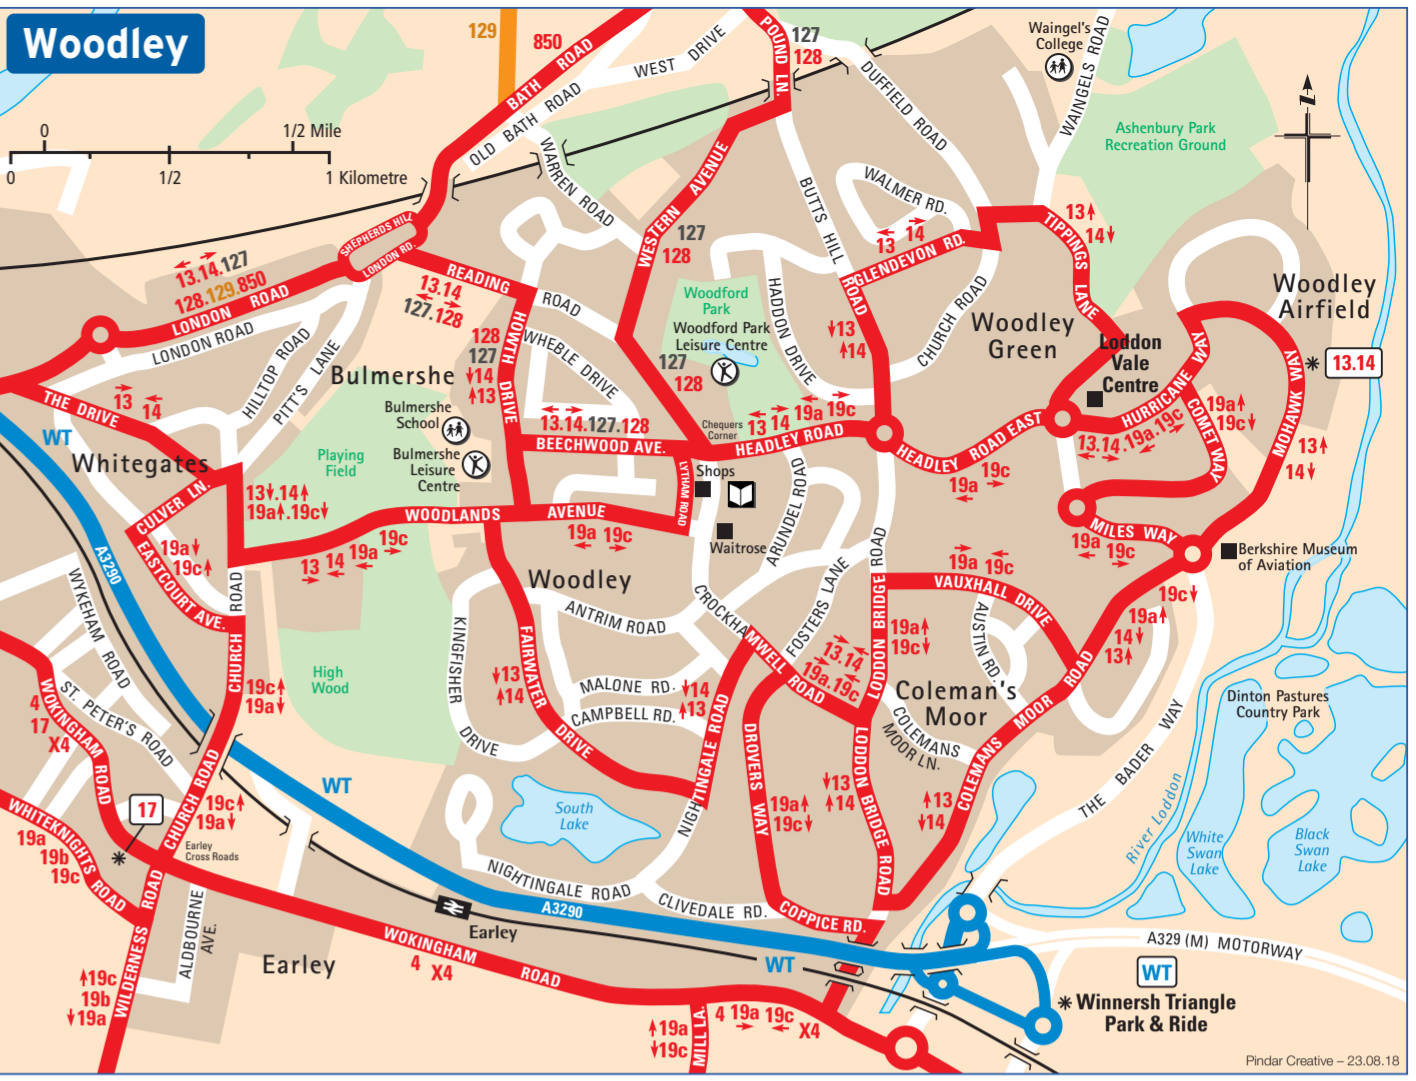

Service	To	Stops
3, 3a, 10	Shinfield Road, Whitley Wood Road, Shinfield, Arborfield, Finchampstead, Barkham, Wokingham	CL, CU, MA, MF, MH, MP, SA
4, 4X	Earley, Winkers, Wokingham, Bracknell	CT, ED, EN, FC, FN, FD, NE, ND
5	Northumberland Avenue	CU, CV, MC, MI, SC
6	Reading	CU, CV, MC, MI, SC
7	Whitley Wood, Spencers Wood, Swallowfield, Risley, Fleet	CU, CV, MC, MI, SC
9	Reading	CU, CV, MC, MI, SC
19a, 19c	University, Earley, Woodley	CR, CU, EK, MA, MF, MH, MP, SA
13, 14	Woodley	EM, MF
21	University, Lower Earley	CR, CU, EK, MA, MF, MH, MP, SA
127, 128, 129	Sonning, Charvil, Twyford, Hurst, Wokingham	ED, FC, FN
153	Upper Wargrave	CN
154	Grazeley, Loddon Court Farm, Stratfield Saye	CN
850	Charvil, Twyford, Wargrave, Henley, High Wycombe	ED, EN, FC, FN, FD, NE, ND
GW	Greenwave to Meroak Park & Ride	CS, MC, SD
TVP	Reading	ED, NE
WT	Park & Ride to Winkers Triangle	CS, ED, FN, MC, MI, MD
X3	Shinfield Park	EP, FM, FP, SD