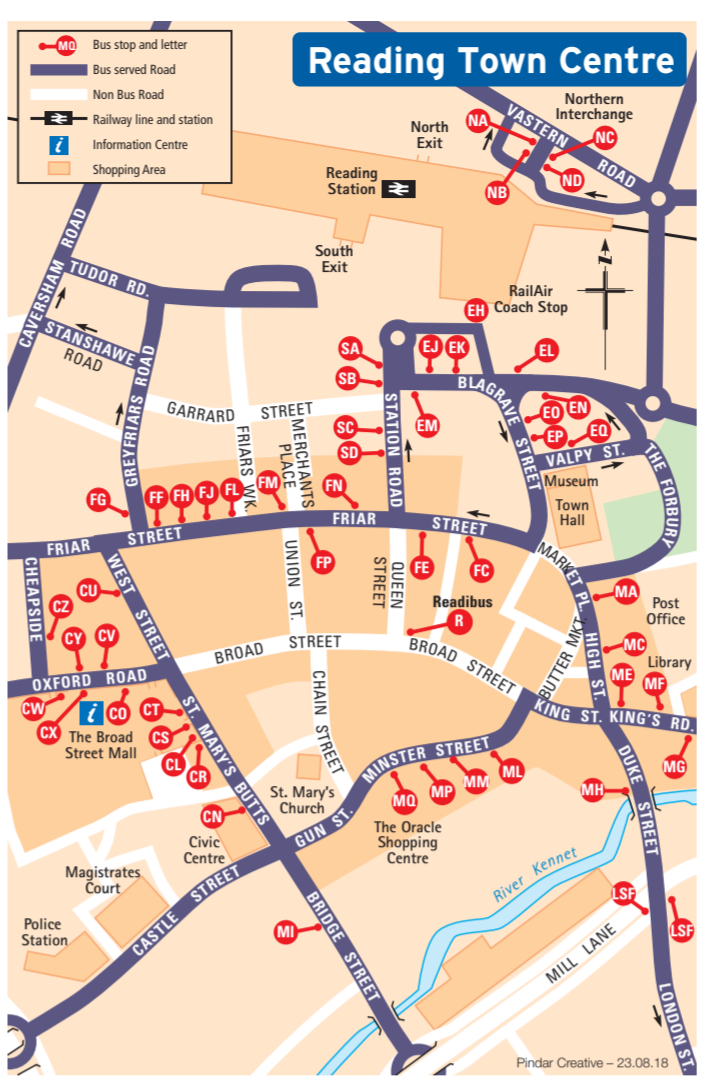

Notes:
$ - Subsidised by Wokingham Borough Council.
151 also subsidised by Bracknell Forest Borough Council.
154 also subsidised by West Berkshire Council and Basingstoke & Deane Borough Council.

Where to board your bus in Reading Town Centre

Service	To	Stops
3, 3a, 10	Shinfield Road, Whitley Wood Road, Shinfield, Arborfield, Finchampstead, Barkham, Wokingham	CL, CU, MA, MF, MH, MP, SA
4, 4X	Earley, Winkers, Wokingham, Bracknell	CT, ED, EN, FC, FN, FD, NE, ND
5	Northumberland Avenue	CU, CV, MC, MI, SC
6	Reading	CU, CV, MC, MI, SC
7	Whitley Wood, Spencers Wood, Swallowfield, Risley, Fleet	CU, CV, MC, MI, SC
9	Reading	CU, CV, MC, MI, SC
19a, 19c	University, Earley, Woodley	CR, CU, EK, MA, MF, MH, MP, SA
13, 14	Woodley	EM, MF
21	University, Lower Earley	CR, CU, EK, MA, MF, MH, MP, SA
127, 128, 129	Sonning, Charvil, Twyford, Hurst, Wokingham	ED, FC, FN
153	Upper Wargrave	CN
154	Grazeley, Loddon Court Farm, Stratfield Saye	CN
850	Charvil, Twyford, Wargrave, Henley, High Wycombe	ED, EN, FC, FN, FD, NE, ND
GW	Greenwave to Meroak Park & Ride	CS, MC, SD
TVP	Reading	ED, NE
WT	Park & Ride to Winkers Triangle	CS, ED, FN, MC, MI, MD
X3	Shinfield Park	EP, FM, FP, SD