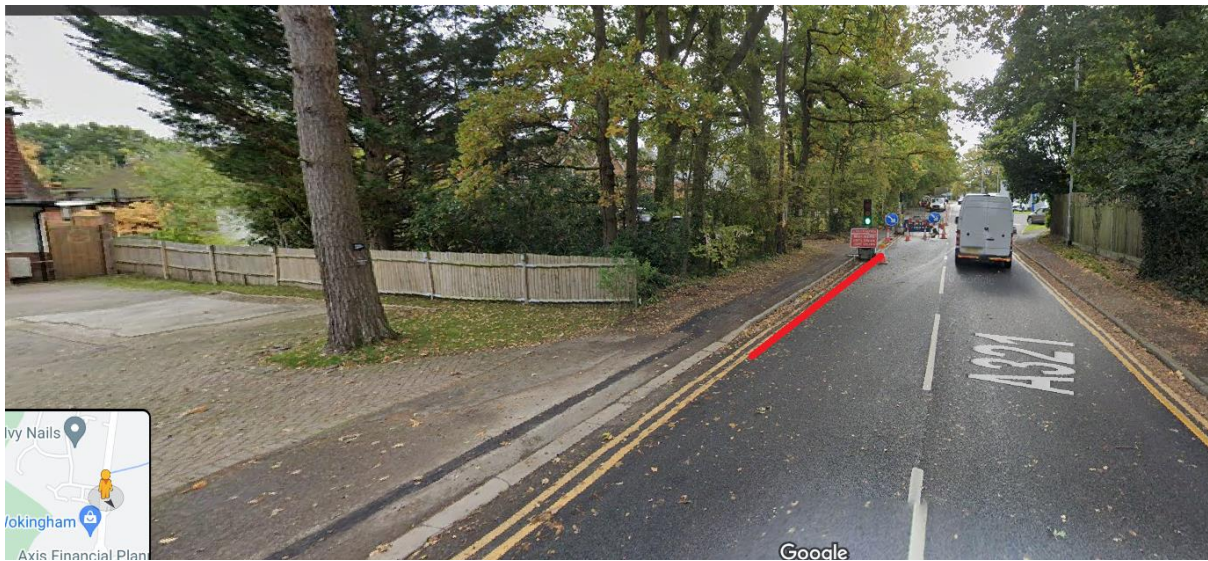

Lamp Column 79, Finchampstead Road (Routes EF3 and H2)

This location is just north of the junction with Russley Green. The bus will stop where the redline is shown below.

On the return journey, the bus will stop where the redline is shown below.