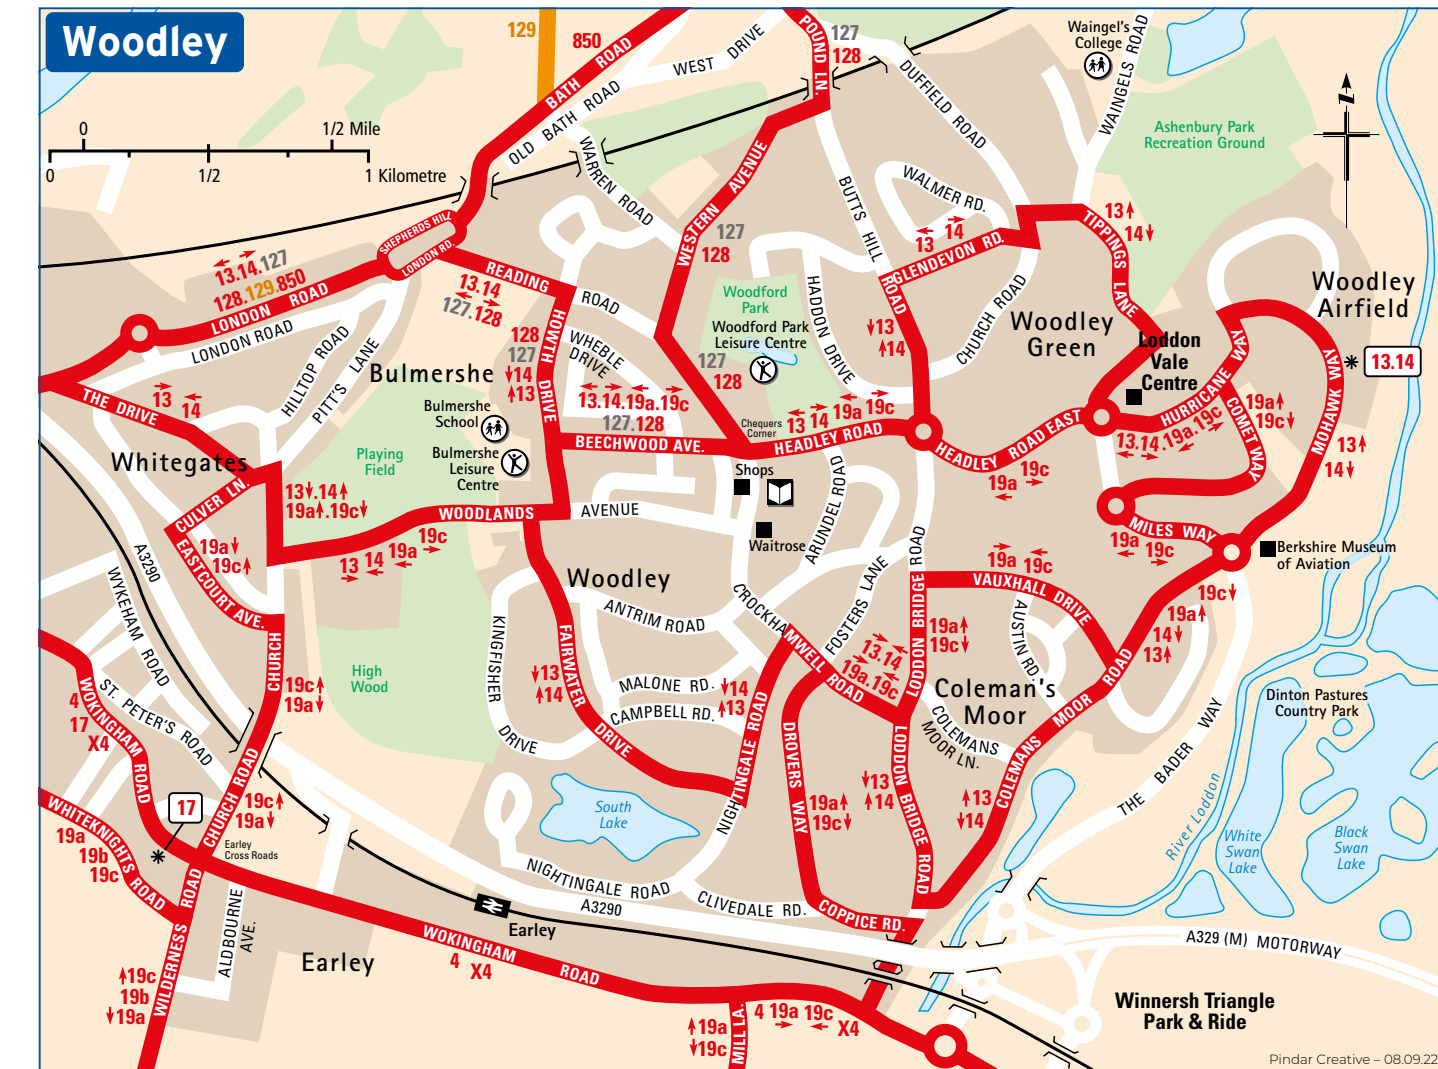

Hourly or more frequent services    Less than one per hour    Selected days

**Where to board your bus in Reading Town Centre**

Service	To	Stops
3	Shinfield Road, Whitley Wood Road, Shinfield, Arborfield, Finchampstead, Barkham, Wokingham	CL FM MA MH MP SA
4X4	Earley, Winnersh, Wokingham, Bracknell	CU CU FN ME MO MM
5	Northumberland Avenue	CL CU MC MI SC
6	Reading	CL CU MC MI SC
9	Royal Berks Hospital, Wentworth Avenue	CR FM MA MH MP SA
10	Kennet Island	CS FM MC MI SD
13.14	Woodley	EM MF
19a, 19b, 19c	University, Earley, Woodley	CR FM MA MH MP SA
21	University, Lower Earley	CR CU EK MA MH MP
50	Green Park	CS MC MI SD
127, 128, 129	Sonning, Charvil, Twyford, Hurst, Wokingham	EO FC MF
153	Upper Wargrave	CN
154	Grazeley, Loddon Court Farm, Stratfield Saye	CN
600	Mereok, Swallowfield and Riseley or Mereok, TVSP/Shinfield or Mereok, Reading	CS MC MI SD
800, 850	Henley, Marlow, High Wycombe	EO EN FC MF NB
TVP	Reading	EO NB
X3	Shinfield Park	EP FM FP SD