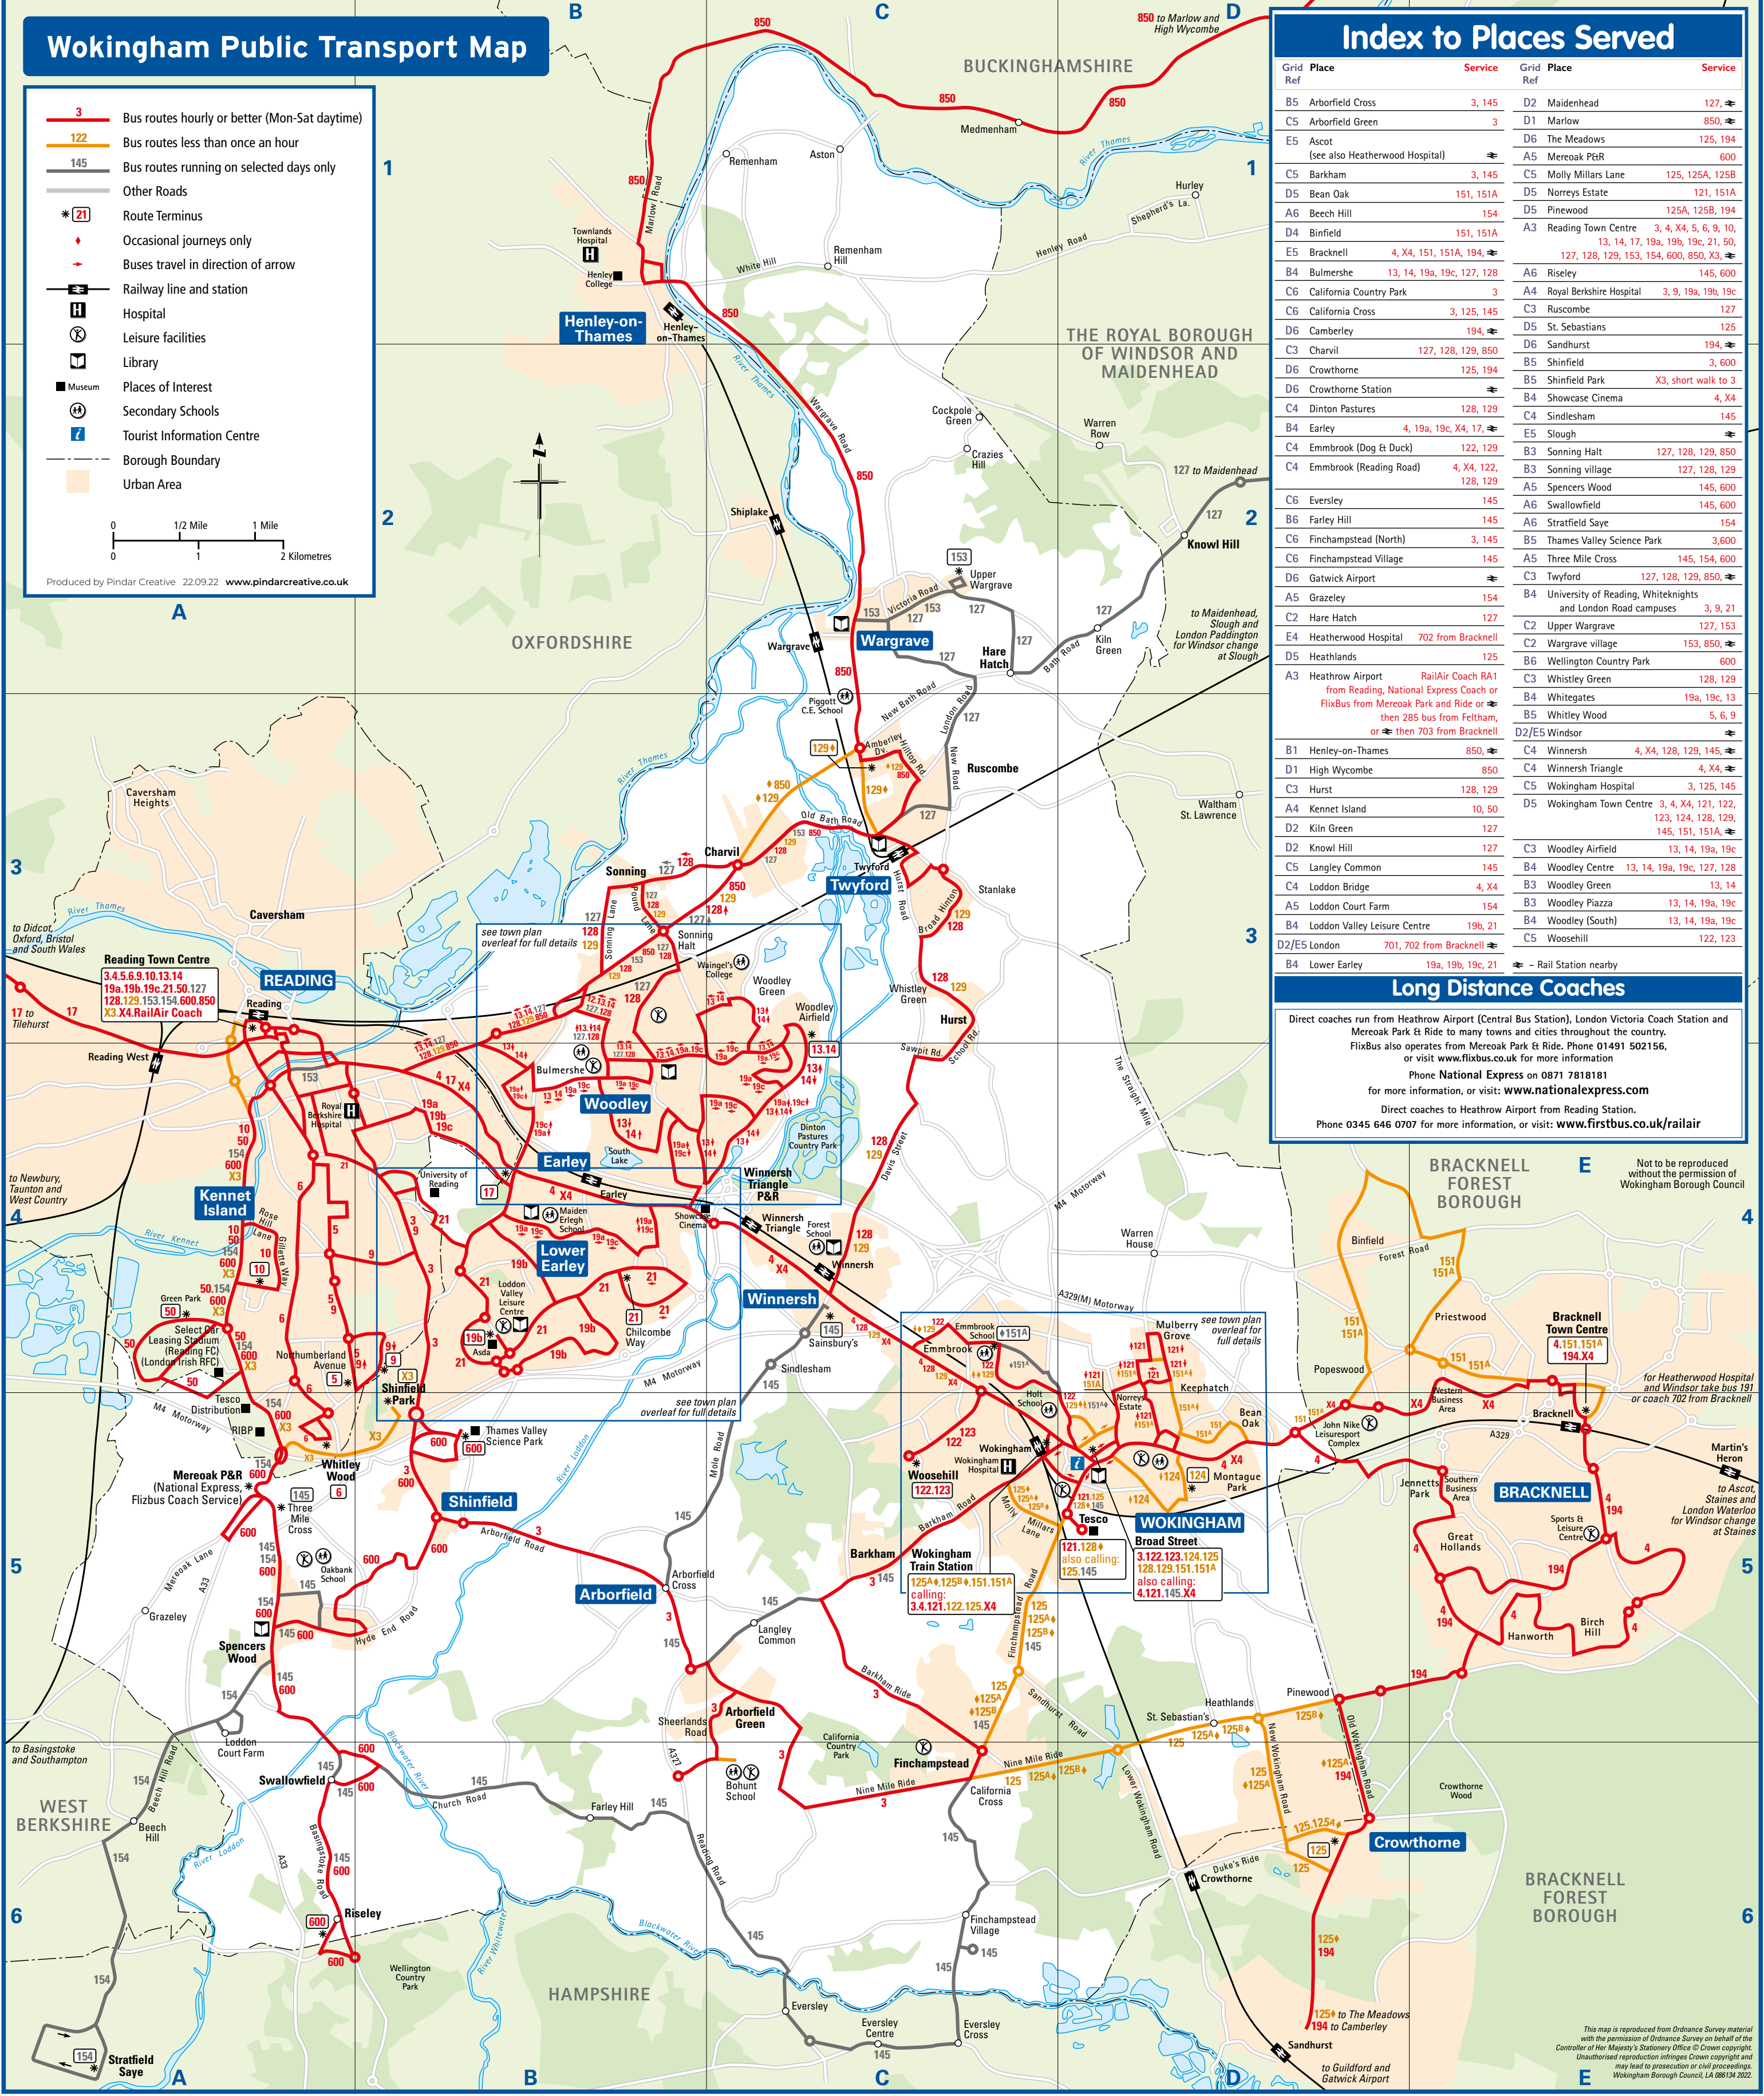

Long Distance Coaches

Direct coaches run from Heathrow Airport (Central Bus Station), London Victoria Coach Station and Mereok Park & Ride to many towns and cities throughout the country. FlixBus also operates from Mereok Park & Ride. Phone 01491 502156, or visit www.flixbus.co.uk for more information. Phone National Express on 0871 7818181 for more information, or visit: www.nationalexpress.com. Direct coaches to Heathrow Airport from Reading Station. Phone 0345 646 0707 for more information, or visit: www.firstbus.co.uk/railair

Wokingham Borough Public Transport Map & Guide

September 2022

WOKINGHAM BOROUGH COUNCIL

The Council publishes comprehensive local travel guides including bus and train timetables for Arborfield, Shinfield, Swallowfield and Lower Earley; Wokingham town and surrounding area. These are available from local information centres or contact My Journey team on (0118) 974 6000.

The Map and Guide has been compiled from information available and is produced in good faith and believed to be correct as at September 2022. Inevitably changes will occur to some services and you are advised to confirm details before travelling. For information on public transport and the Borough, please visit the Wokingham Borough Council website: www.myjourneywokingham.com

The Guide contains details of all public transport services in the Borough and we hope that you will find it informative and helpful.