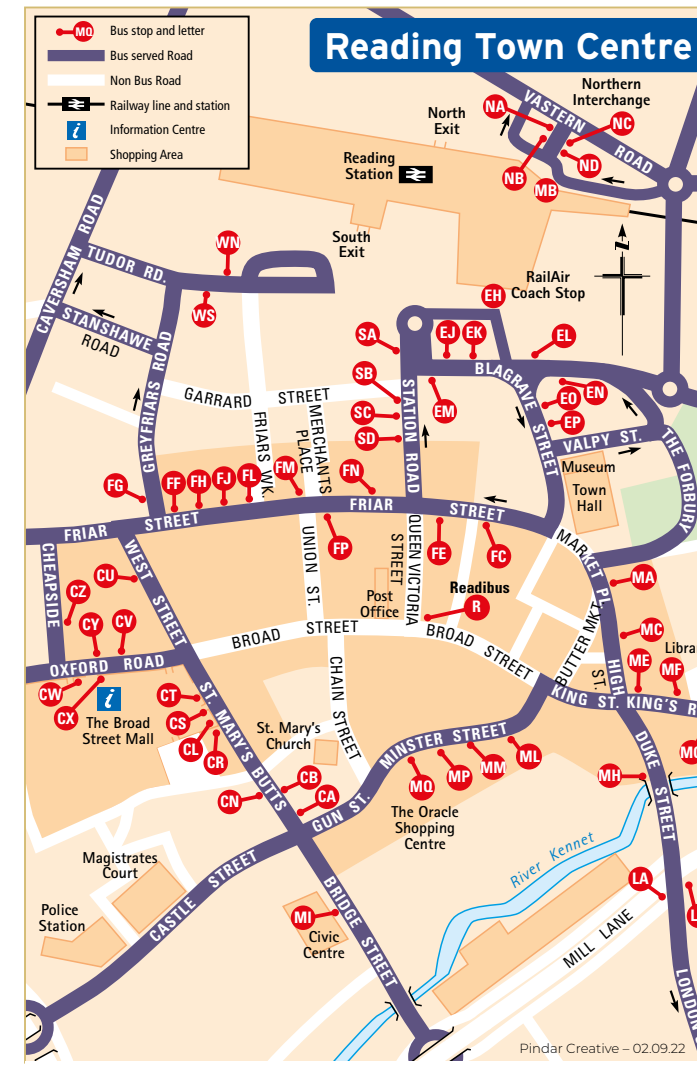

The Guide contains details of all public transport services in the Borough and we hope that you will find it informative and helpful.

Hourly or more frequent services    Less than one per hour    Selected days

**Where to board your bus in Reading Town Centre**

Service	To	Stops
3	Shinfield Road, Whitley Wood Road, Shinfield, Arborfield, Finchampstead, Barkham, Wokingham	CL FM MA MH MP SA
4X4	Earley, Winnersh, Wokingham, Bracknell	CU CU FN ME MO MM
5	Northumberland Avenue	CL CU MC MI SC
6	Reading	CL CU MC MI SC
9	Royal Berks Hospital, Wentworth Avenue	CR FM MA MH MP SA
10	Kennet Island	CS FM MC MI SD
13.14	Woodley	EM MF
19a, 19b, 19c	University, Earley, Woodley	CR FM MA MH MP SA
21	University, Lower Earley	CR CU EK MA MH MP
50	Green Park	CS MC MI SD
127, 128, 129	Sonning, Charvil, Twyford, Hurst, Wokingham	EO FC MF
153	Upper Wargrave	CN
154	Grazeley, Loddon Court Farm, Stratfield Saye	CN
600	Mereok, Swallowfield and Riseley or Mereok, TVSP/Shinfield or Mereok, Reading	CS MC MI SD
800, 850	Henley, Marlow, High Wycombe	EO EN FC MF NB
TVP	Reading	EO NB
X3	Shinfield Park	EP FM FP SD