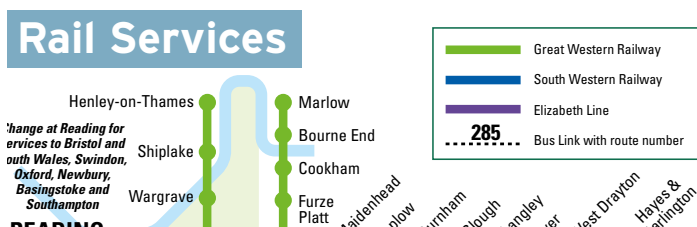

Hourly or more frequent services    Less than one per hour    Selected days

**Where to board your bus in Reading Town Centre**

Service	To	Stops
3	Shinfield Road, Whitley Wood Road, Shinfield, Arborfield, Finchampstead, Barkham, Wokingham	CL FM MA MH MP SA
4X4	Earley, Winnersh, Wokingham, Bracknell	CU CU FN ME MO MM
5	Northumberland Avenue	CL CU MC MI SC
6	Reading	CL CU MC MI SC
9	Royal Berks Hospital, Wentworth Avenue	CR FM MA MH MP SA
10	Kennet Island	CS FM MC MI SD
13.14	Woodley	EM MF
19a, 19b, 19c	University, Earley, Woodley	CR FM MA MH MP SA
21	University, Lower Earley	CR CU EK MA MH MP
50	Green Park	CS MC MI SD
127, 128, 129	Sonning, Charvil, Twyford, Hurst, Wokingham	EO FC MF
153	Upper Wargrave	CN
154	Grazeley, Loddon Court Farm, Stratfield Saye	CN
600	Mereok, Swallowfield and Riseley or Mereok, TVSP/Shinfield or Mereok, Reading	CS MC MI SD
800, 850	Henley, Marlow, High Wycombe	EO EN FC MF NB
TVP	Reading	EO NB
X3	Shinfield Park	EP FM FP SD