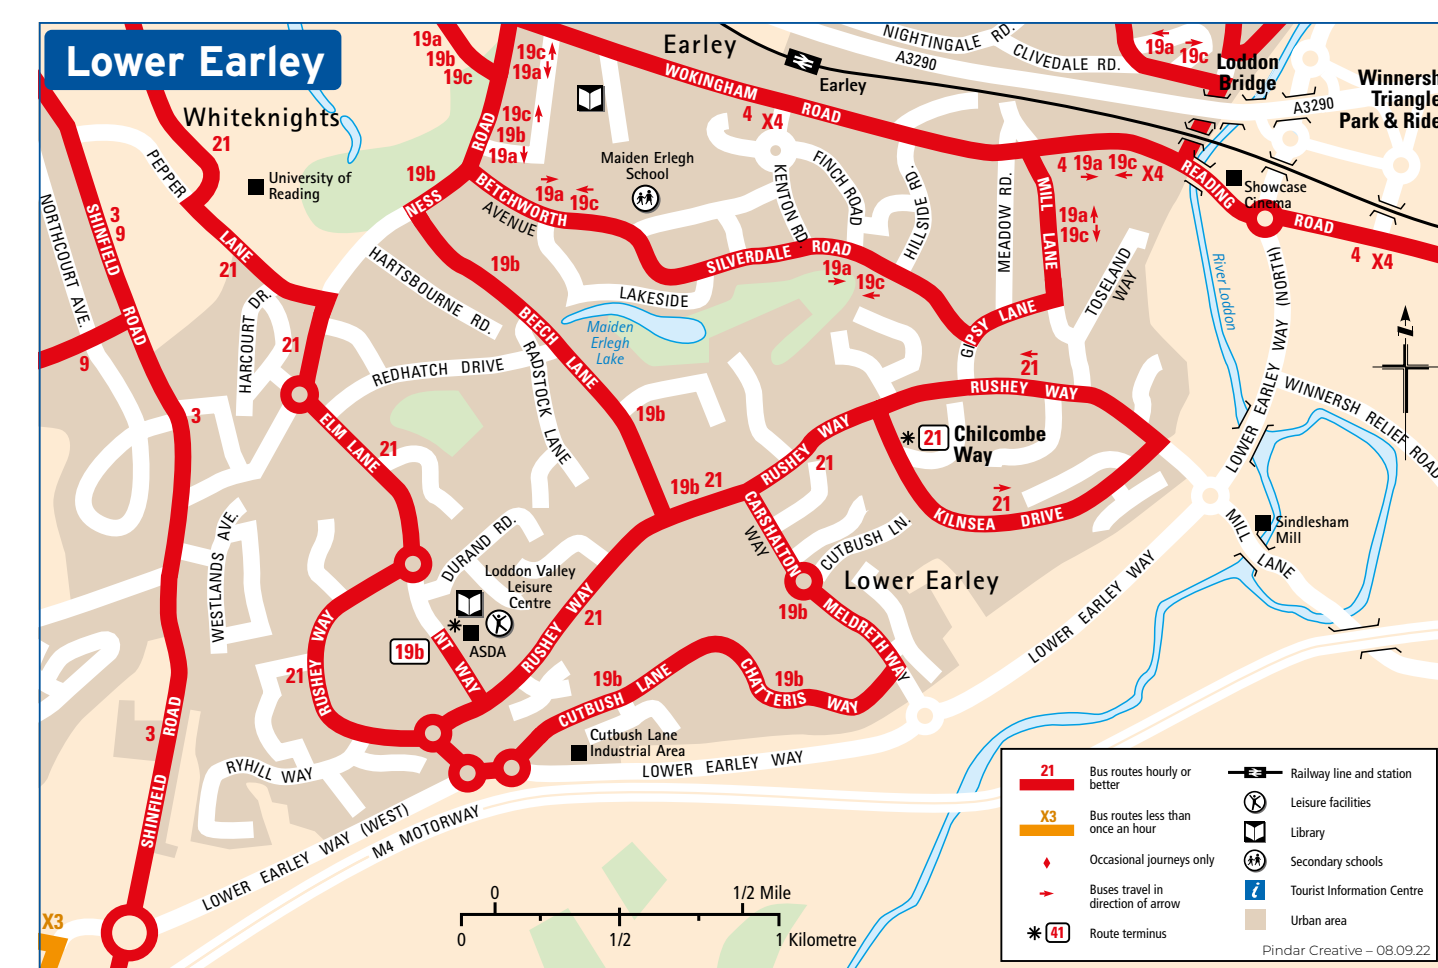

Hourly or more frequent services    Less than one per hour    Selected days

**Where to board your bus in Reading Town Centre**

Service	To	Stops
3	Shinfield Road, Whitley Wood Road, Shinfield, Arborfield, Finchampstead, Barkham, Wokingham	CL FM MA MH MP SA
4X4	Earley, Winnersh, Wokingham, Bracknell	CU CU FN ME MO MM
5	Northumberland Avenue	CL CU MC MI SC
6	Reading	CL CU MC MI SC
9	Royal Berks Hospital, Wentworth Avenue	CR FM MA MH MP SA
10	Kennet Island	CS FM MC MI SD
13.14	Woodley	EM MF
19a, 19b, 19c	University, Earley, Woodley	CR FM MA MH MP SA
21	University, Lower Earley	CR CU EK MA MH MP
50	Green Park	CS MC MI SD
127, 128, 129	Sonning, Charvil, Twyford, Hurst, Wokingham	EO FC MF
153	Upper Wargrave	CN
154	Grazeley, Loddon Court Farm, Stratfield Saye	CN
600	Mereok, Swallowfield and Riseley or Mereok, TVSP/Shinfield or Mereok, Reading	CS MC MI SD
800, 850	Henley, Marlow, High Wycombe	EO EN FC MF NB
TVP	Reading	EO NB
X3	Shinfield Park	EP FM FP SD